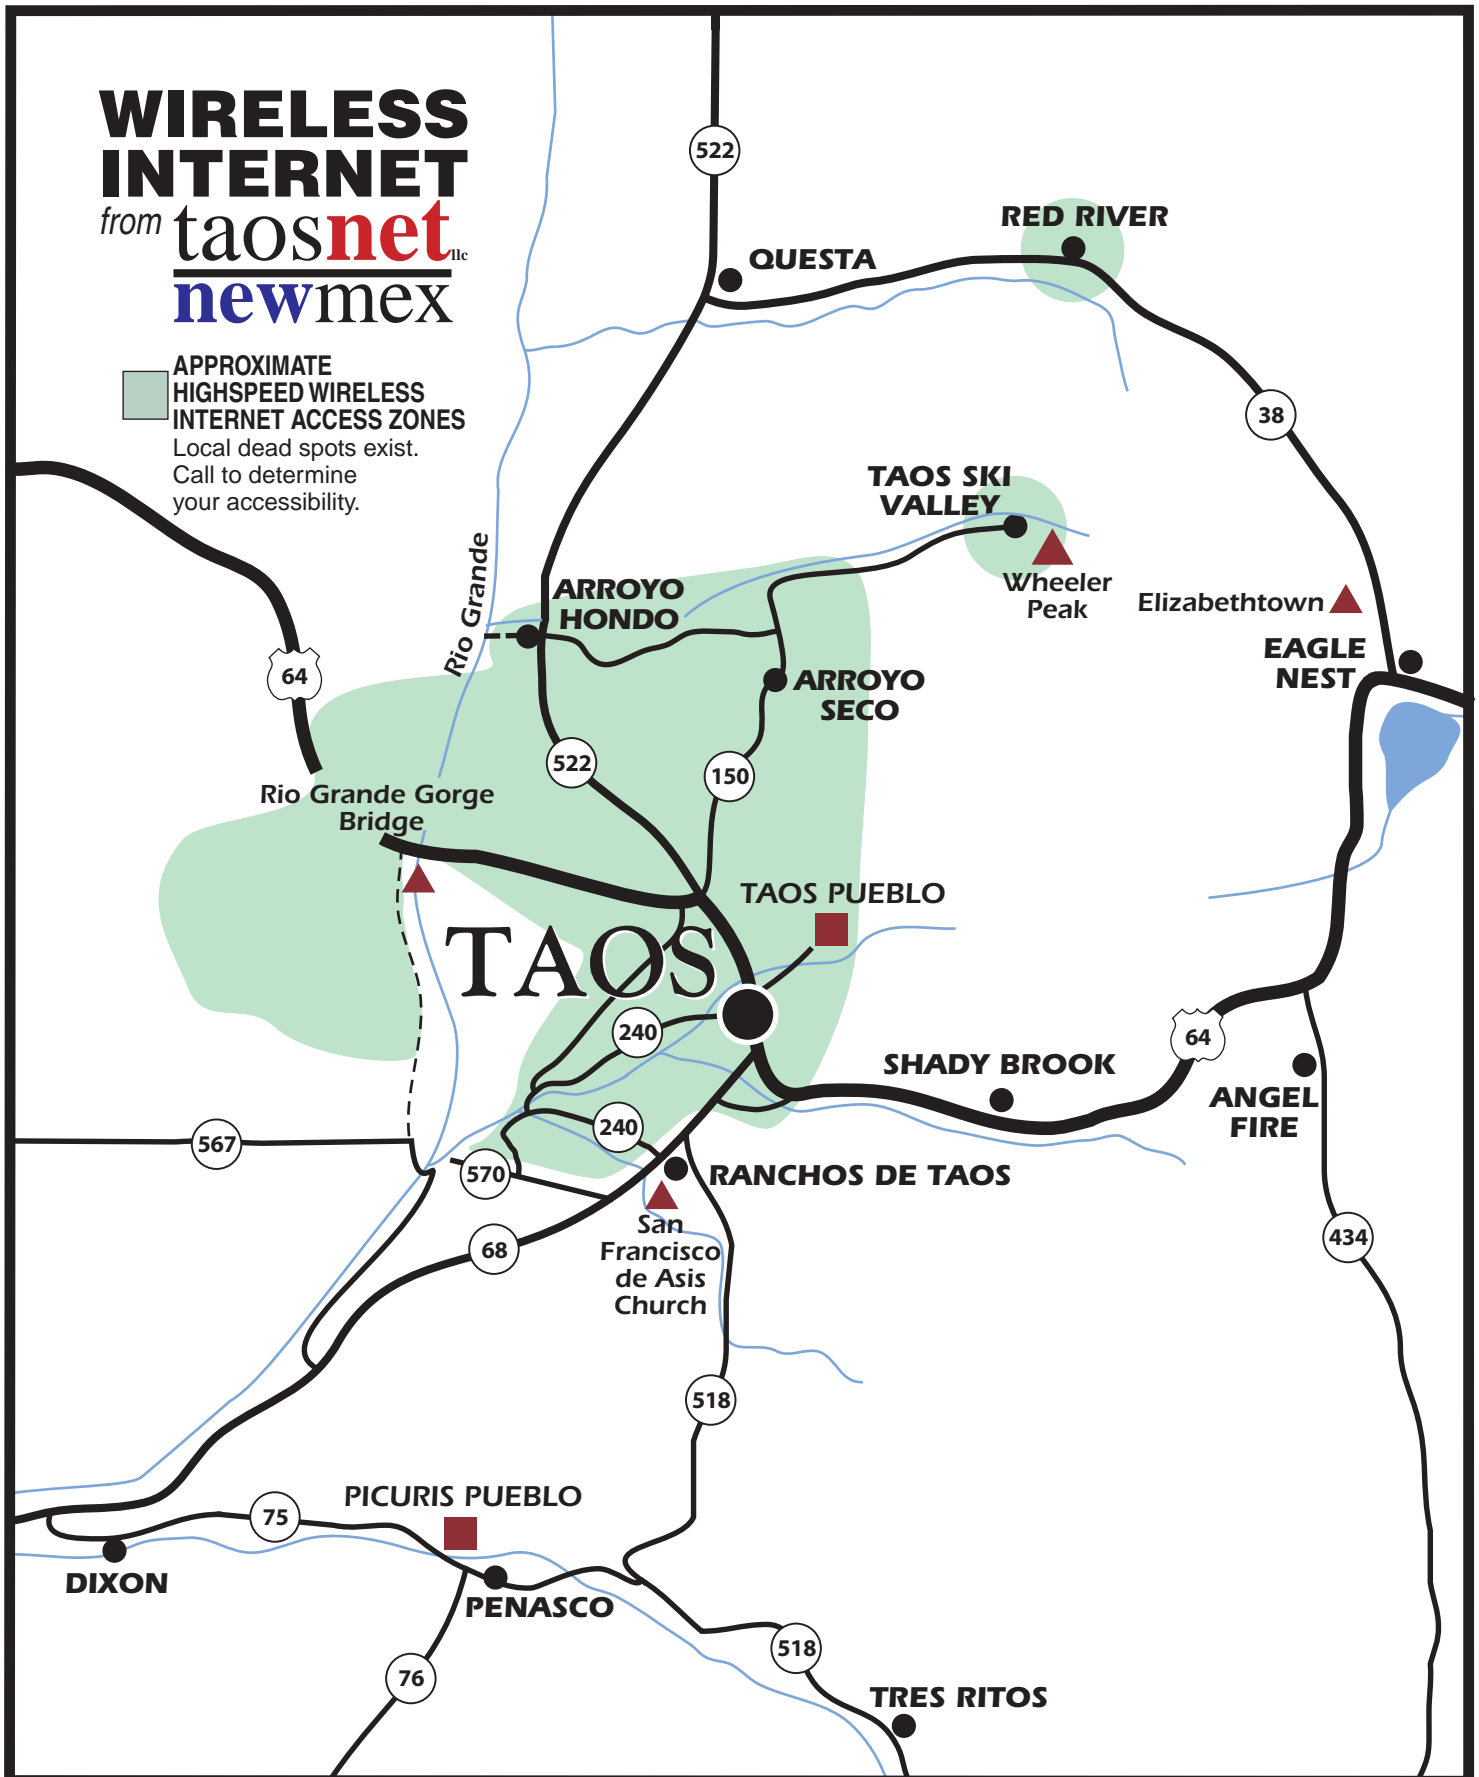

WIRELESS INTERNET

from **taosnet**™
newmex

APPROXIMATE
HIGHSPEED WIRELESS
INTERNET ACCESS ZONES
Local dead spots exist.
Call to determine
your accessibility.

Map by Burrell Brenneman, Webb Design Studio, Taos. This map may not be reproduced in any manner without written consent from Webb Design, 505-758-3447. There are roads not shown or named. This map is not to scale.